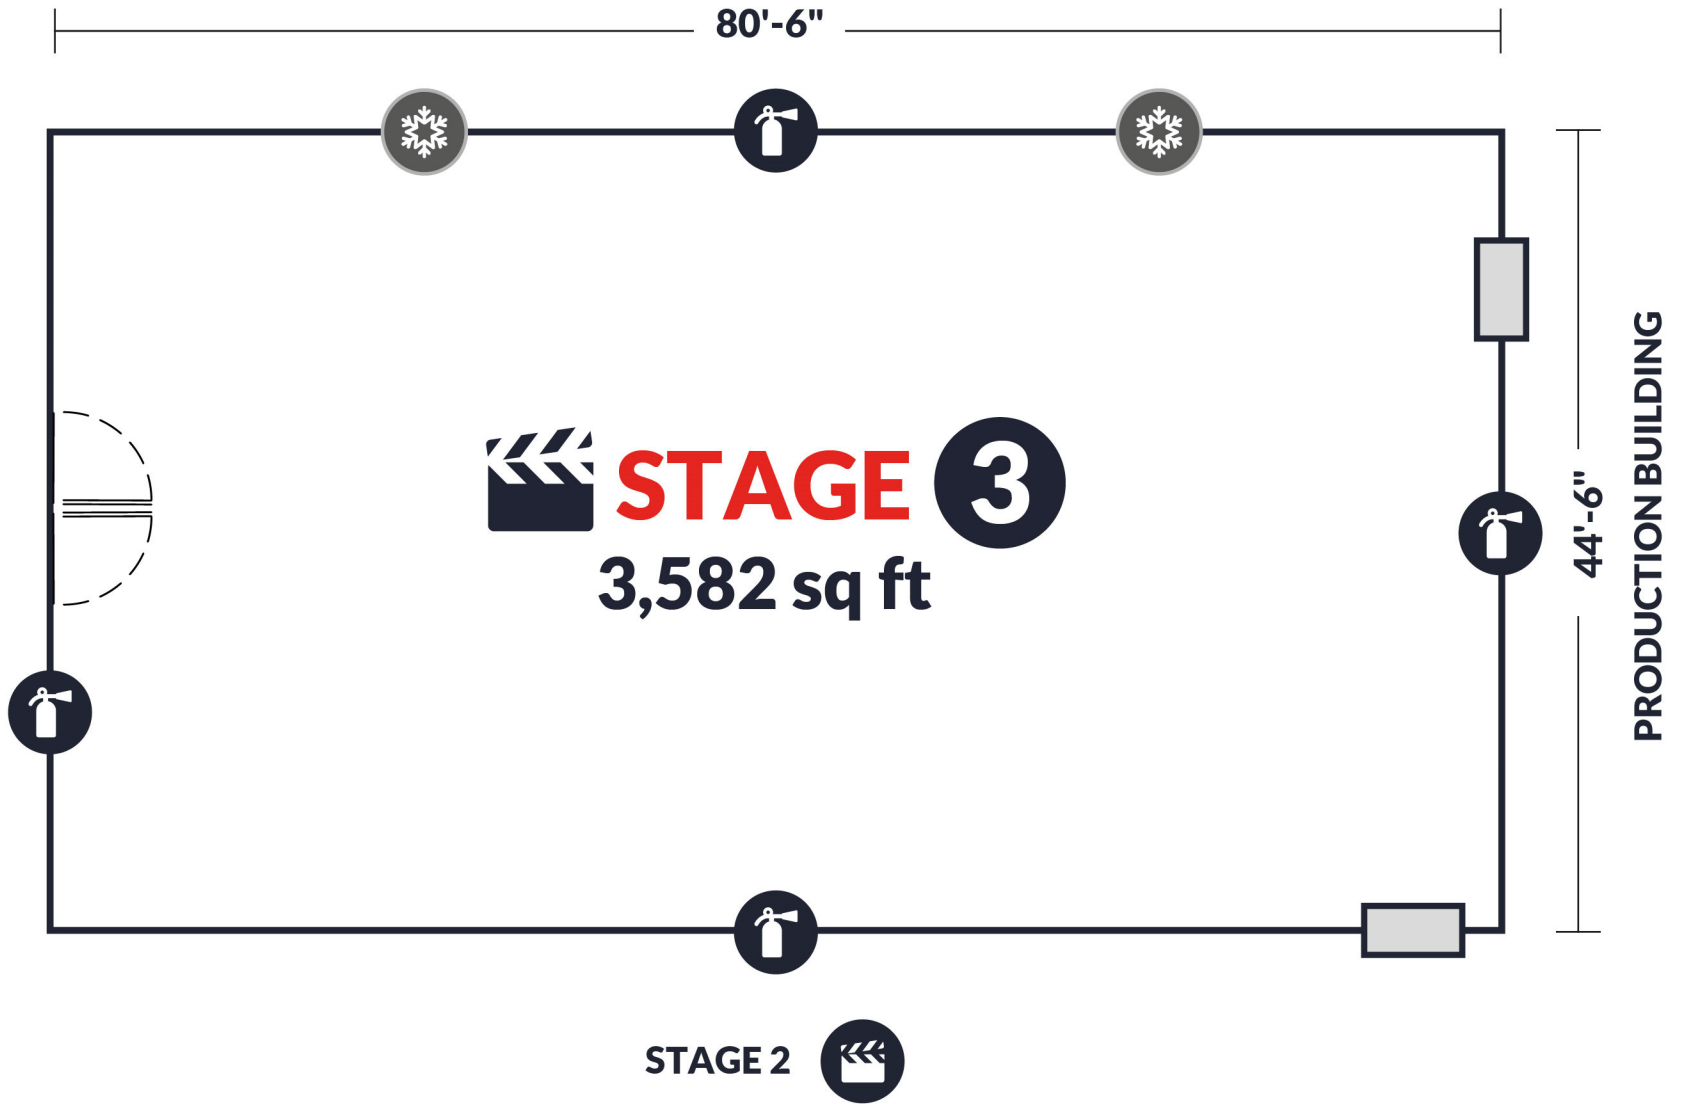

CINEMAT

BACKLOT

2350 NW
96th Avenue,
Miami, FL,
33172

info@cinematusa.com

Tlf.: 305 887 7726

Cinemat

@Cinematusa

WWW.CINEMATUSA.COM

DIMENSIONS
3,582 sq ft
44'6"x 80' 6"

HEIGHT
16'
to grid

Swing DOORS

1

Passenger DOORS

2

FLOOR
CONCRETE

ELECTRIC
ETC Dimmer
4,700 Amps

FIRE
PROTECTION
 4

A/C
2 units
 12