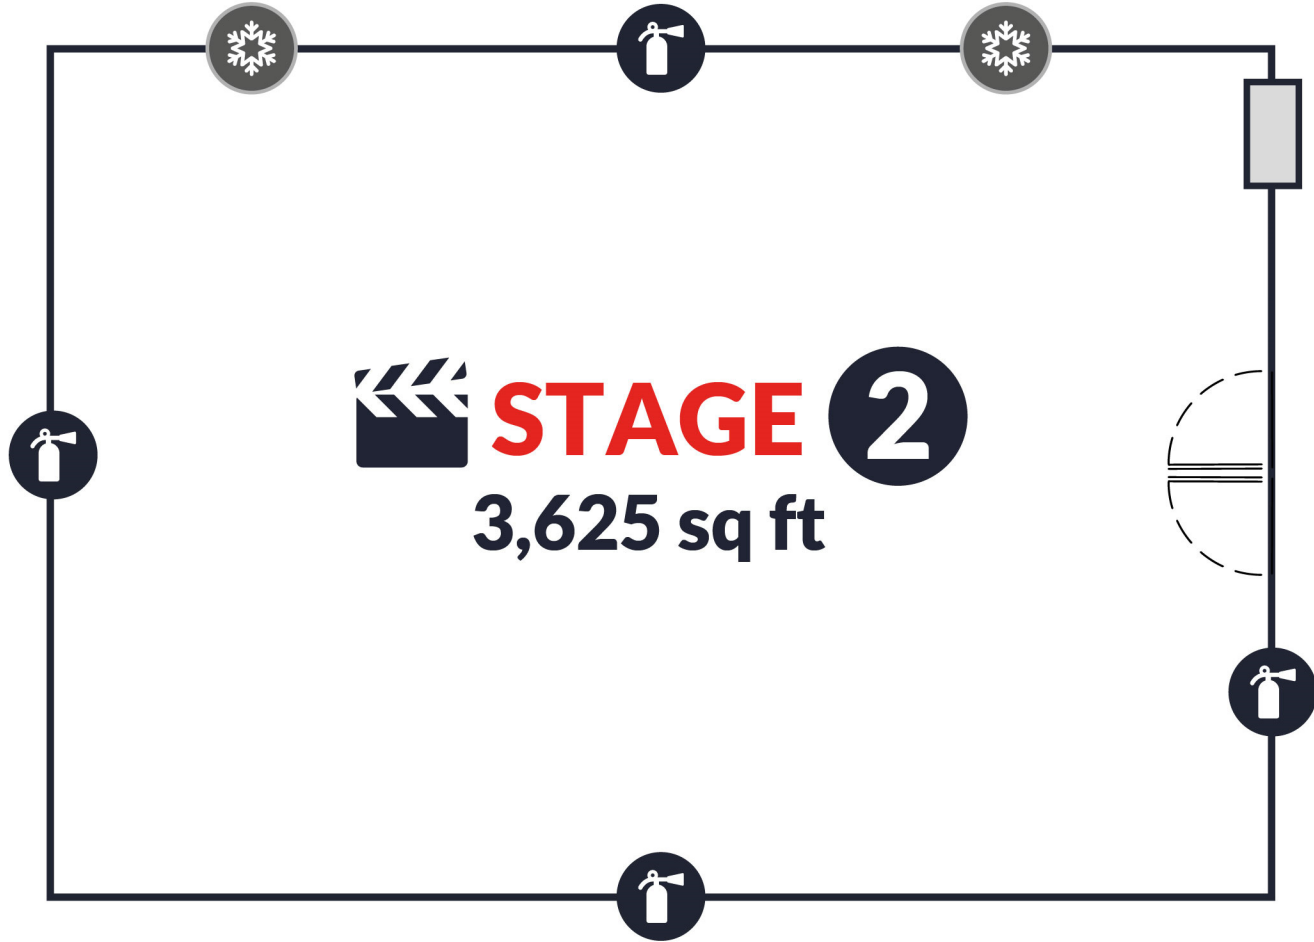

STAGE 3

72'-6"

BACKLOT

50'-0"

STAGE 2
3,625 sq ft

PROPS WAREHOUSE

2350 NW
96th Avenue,
Miami, FL,
33172

info@cinematusa.com

Tlf.: 305 887 7726

Cinemat  
@Cinematusa  

DIMENSIONS
3,625 sq ft
50'0"x 72' 6"

HEIGHT
16'
to grid

Swing DOORS

1

Passenger DOORS

1