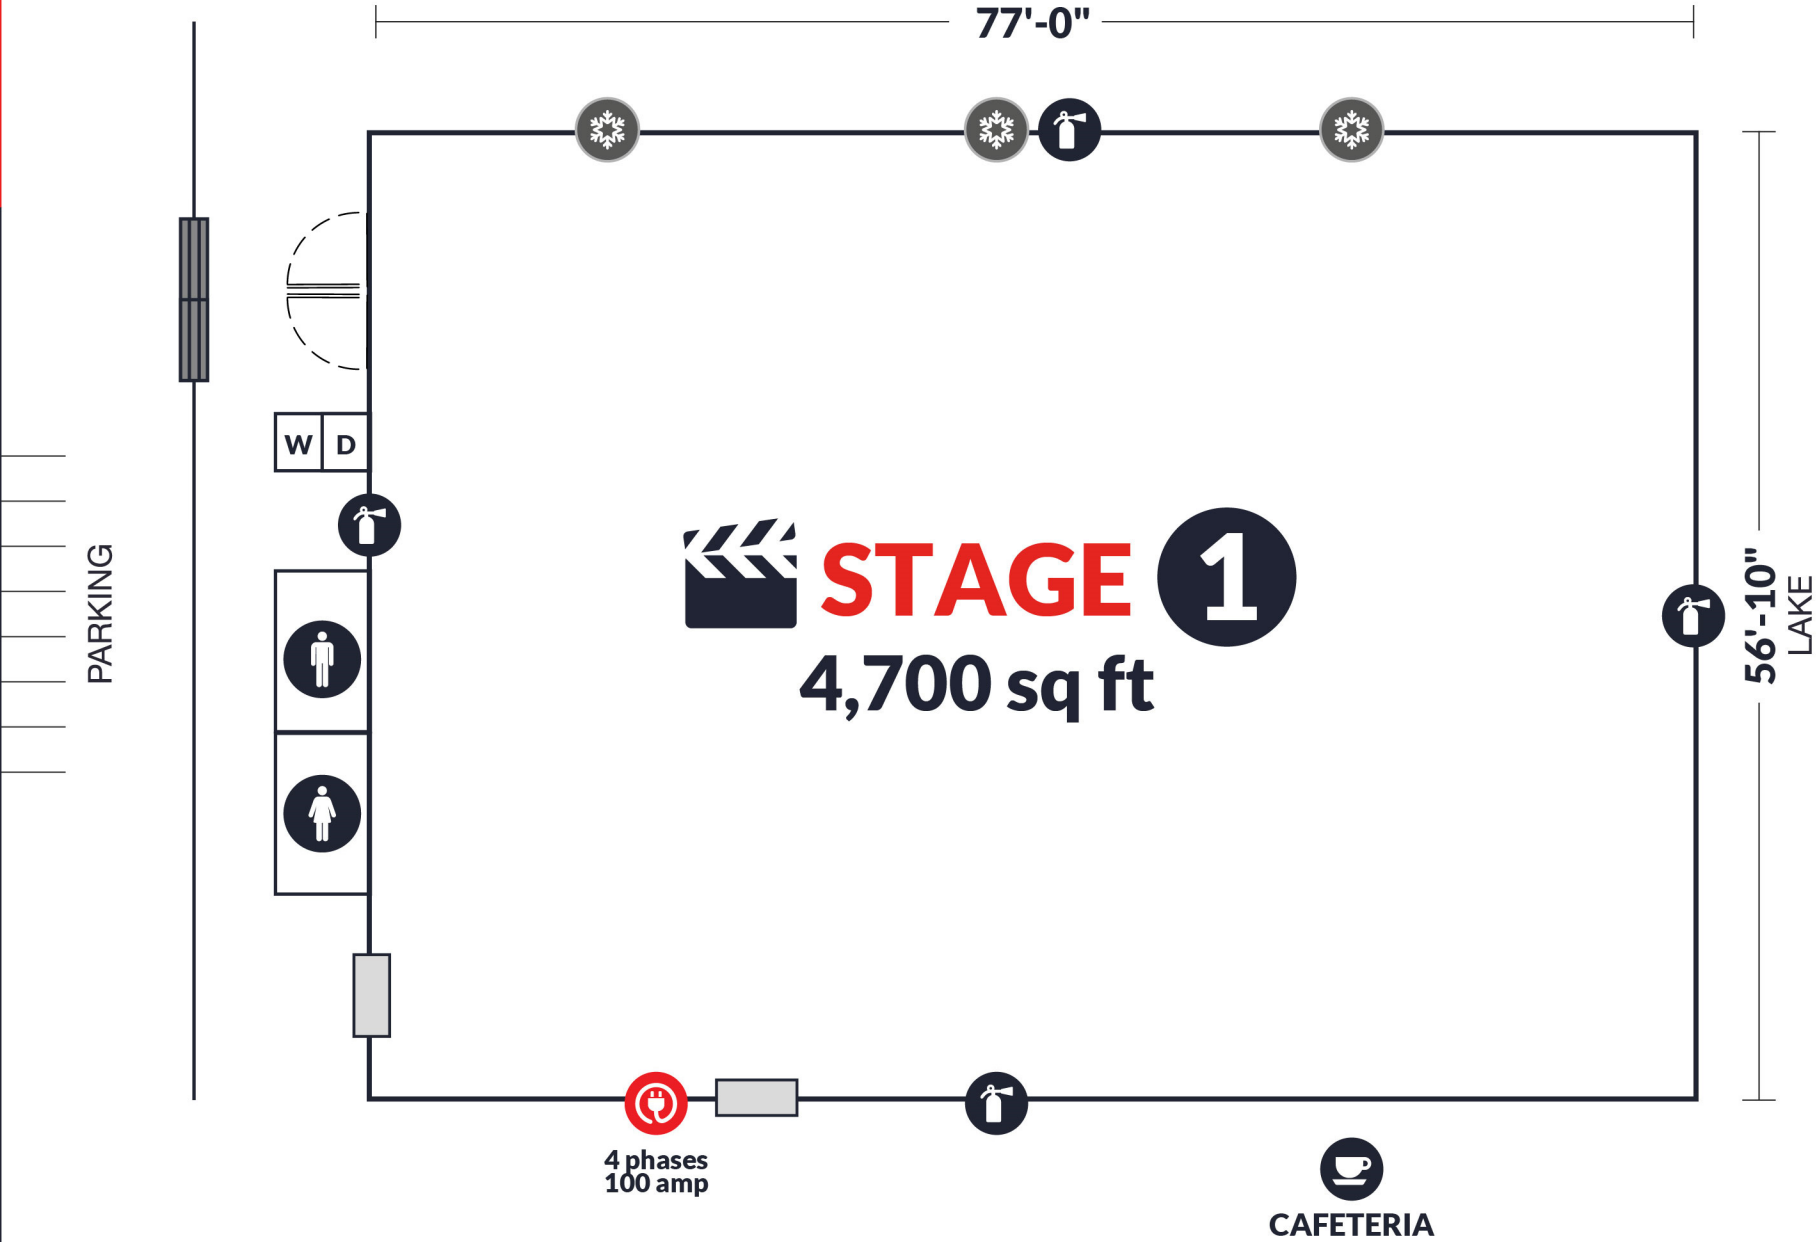

CINEMAT

2350 NW
96th Avenue,
Miami, FL,
33172

info@cinematusa.com

Tlf.: 305 887 7726

Cinemat

@Cinematusa

WWW.CINEMATUSA.COM

DIMENSIONS
4,700 sq ft
56'10"x 77' 0"

HEIGHT
16' 4"
to grid

Roll DOORS

1

Swing DOORS

1

Passenger DOORS

2

FLOOR
CONCRETE